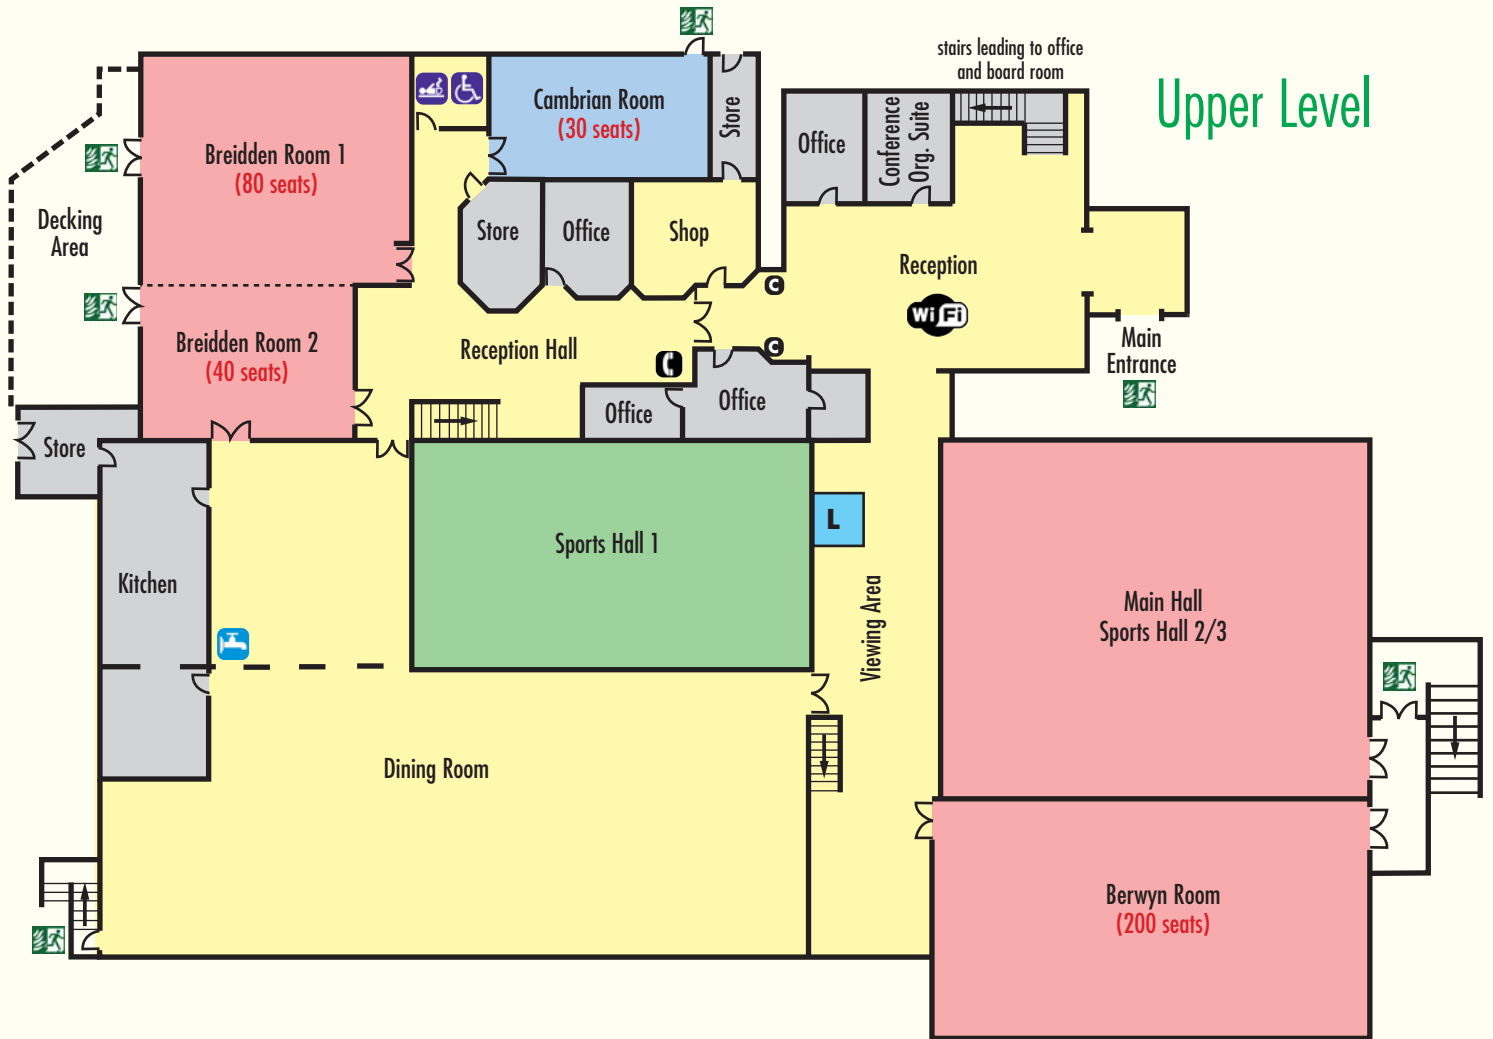

Plan of Main Complex

-  Baby Changing Room
-  Disabled Toilet/Shower
-  Fire Exits (Please Keep Clear)
-  Confectionary/Hot Drinks/Change Machines
-  Lift
-  Payphone
-  Wi-Fi Area
-  Drinking Water Point